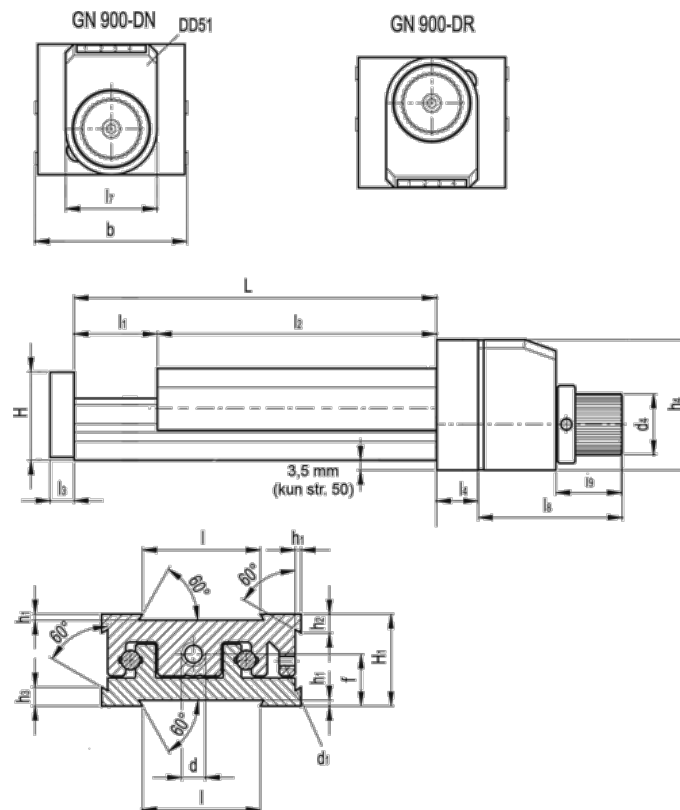

# Data Sheet

Article number: 20776010

Description: Adjustable slide unit  
GN 900-50-95-25-DR-1

## Measures

b = 50	h2 = 4.5	l7 = 33
d = M6x1	h3 = 7.0	l8 = 52
d1 = M4	h4 = 47	l9 = 24
d4 = 22	l = 30	
f = 13.0	L - l1 = 95-25	
H = 23.0	l2 = 70	
h1 = 1.5	l3 = 6	
H1 = 23	l4 = 12	